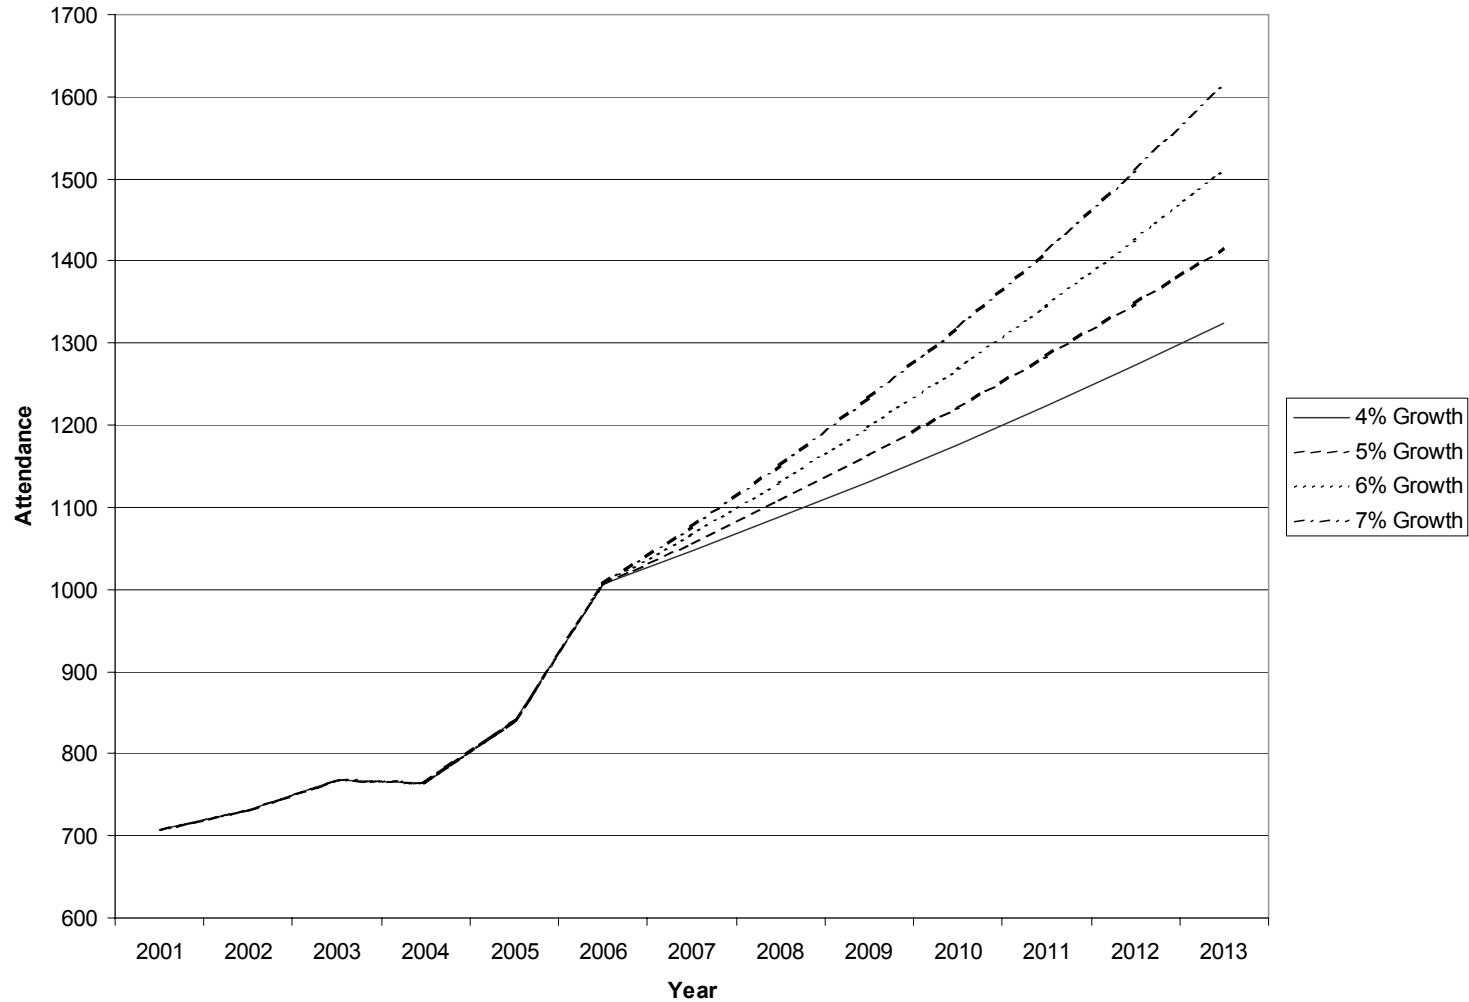

# Attachment 1

## Projected Weekend Worship Attendance

Notes:

2005 – Parking lot expansion

2006 – Northwind Service added